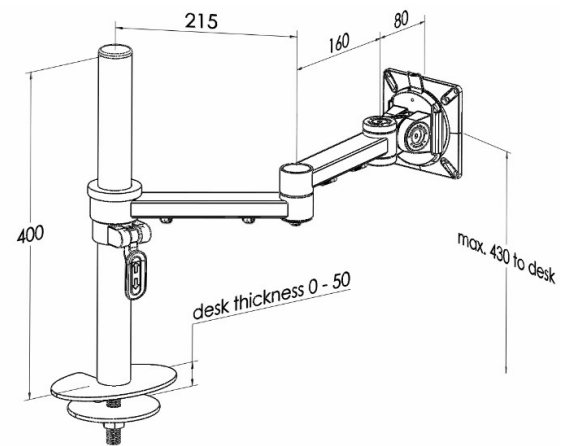

XSTREAM dual beam with through-desk post

Product Specification

Product code	XSTREAMPMCOMB02W - white
Weight capacity	10kg
Max forward extension	460mm
VESA	75mm & 100mm VESA compliant
Maximum Screen Size	30"
Movement	Height adjustment, tilt, swivel, rotation and reach
Height adjustment	Max height adjustment 430mm from desk top
Fixings	Supplied with through-desk post

Additional Information

Dual beam monitor arm with manual height adjustment
Additional +/- 70mm available with ratchet mechanism
Lockable quick release VESA function
Compact – folds back into a space of 40mm
Silver – XSTREAMPMCOMB02S - RAL code 9006
White – XSTREAMPMCOMB02W - RAL code 9010
Black – XSTREAMPMCOMB02B - RAL code 9005